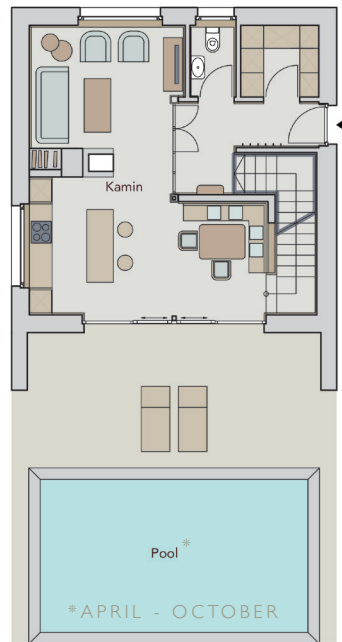

ARLBERG CHALET

170M², 168M² TERRACES, SLEEPS 6-8

SOUTH

ARLBERG CHALET

170M², 168M² TERRACES, SLEEPS 6-8

SOUTH

WEST

NORTH

EAST

ARLBERG CHALET

170M², 168M² TERRACES, SLEEPS 6-8

BASEMENT

GROUND

1ST FLOOR