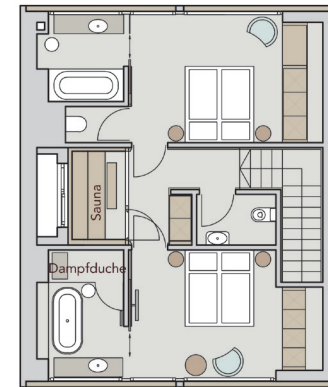

ARLBERG CHALET

170M², 168M² TERRACES, SLEEPS 6-8

SOUTH

ARLBERG CHALET

170M², 168M² TERRACES, SLEEPS 6-8

SOUTH

WEST

NORTH

EAST

ARLBERG CHALET

170M², 168M² TERRACES, SLEEPS 6-8

BASEMENT

GROUND

1ST FLOOR