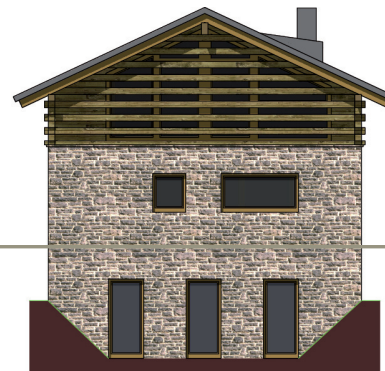

ARLBERG CHALET

170M², 168M² TERRACES, SLEEPS 6-8

SOUTH

ARLBERG CHALET

170M², 168M² TERRACES, SLEEPS 6-8

SOUTH

WEST

NORTH

EAST

ARLBERG CHALET

170M², 168M² TERRACES, SLEEPS 6-8

BASEMENT

GROUND

1ST FLOOR