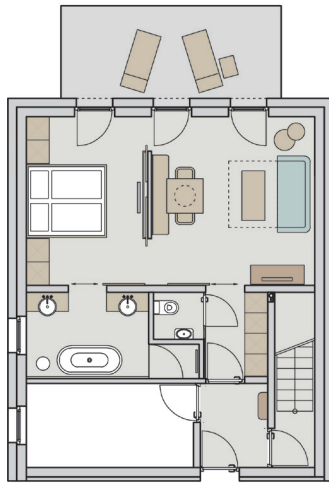

ARLBERG CHALET

170M², 168M² TERRACES, SLEEPS 6-8

SOUTH

ARLBERG CHALET

170M², 168M² TERRACES, SLEEPS 6-8

SOUTH

WEST

NORTH

EAST

ARLBERG CHALET

170M², 168M² TERRACES, SLEEPS 6-8

BASEMENT

GROUND

1ST FLOOR